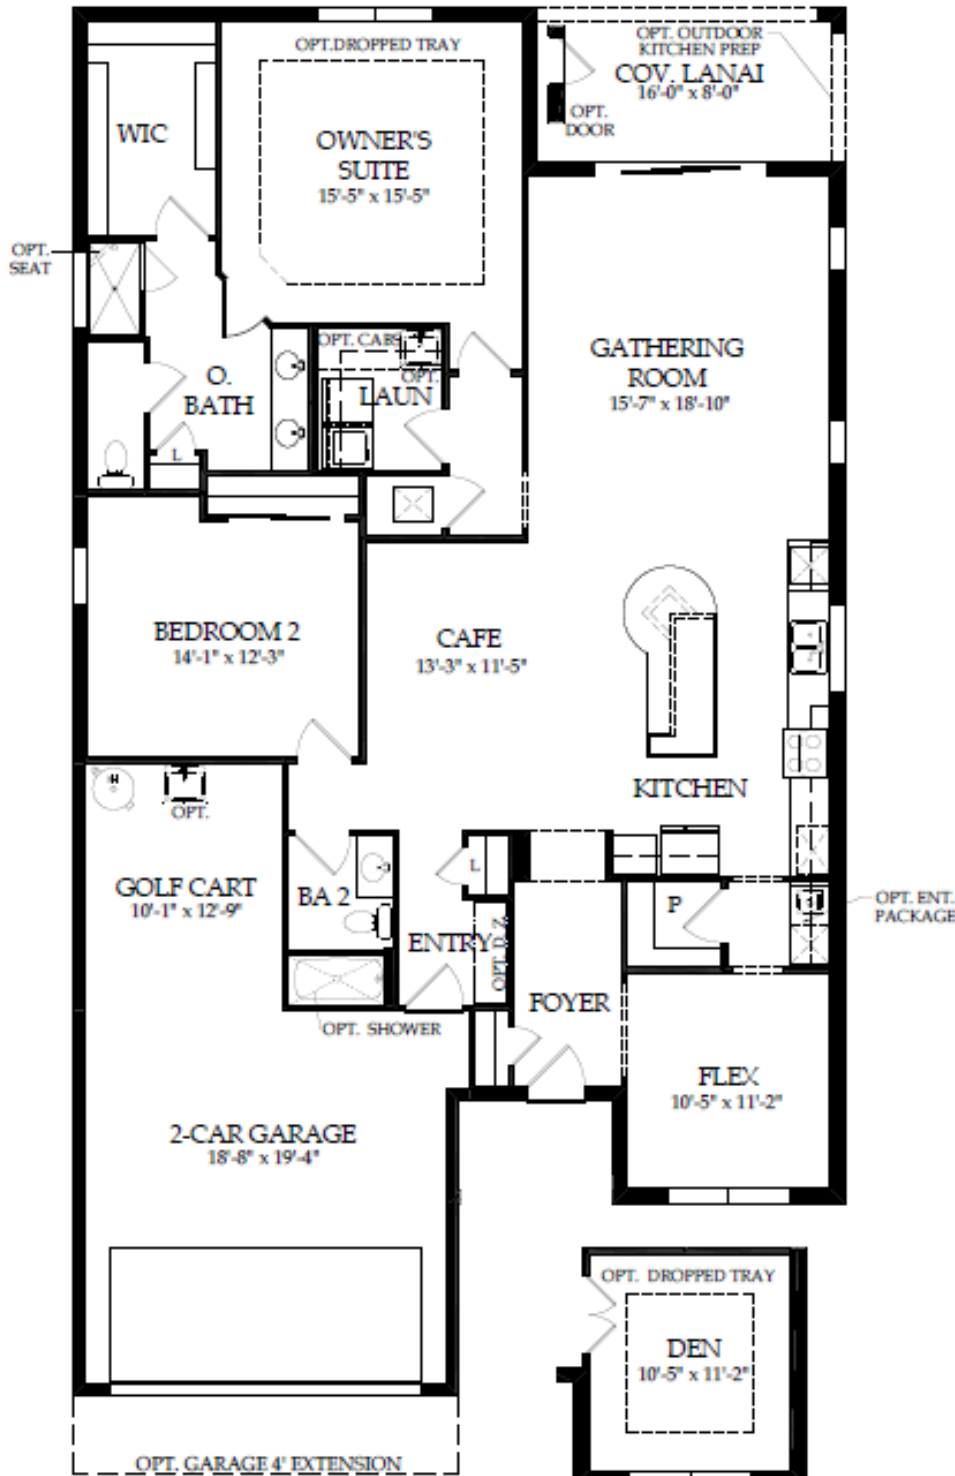

Martin Ray

BY PULTE HOMES

The Martin Ray gives couples and small families what they’re looking for in single-story living. Entertaining is made easy, with a seamlessly connected cook’s kitchen, dining area, and gathering room. A flex room provides for a den, office, or even an extra bedroom. Count everyday storage as another strength, with a huge pantry and an extra garage bay that’s big enough for a golf cart.

CONTACT US

PULTE HOMES

17528 SILVERSPUR DRIVE
BABCOCK RANCH, FL 33982

877.843.9784

Specifications

1,968 sq.ft.

2 Bathrooms

Home Type: Single Family

FLOORPLAN
NEXT PAGE

2 Bedrooms

Lake Babcock

Builder: Pulte Homes

Den Option
ILO Flex

MARTIN RAY
AREA SUMMARY

ENTRY	43 S.F.
GARAGE	542 S.F.
OUTDOOR LIVING	128 S.F.
TOTAL A/C	1,968 S.F.
GRAND TOTAL	2,681 S.F.