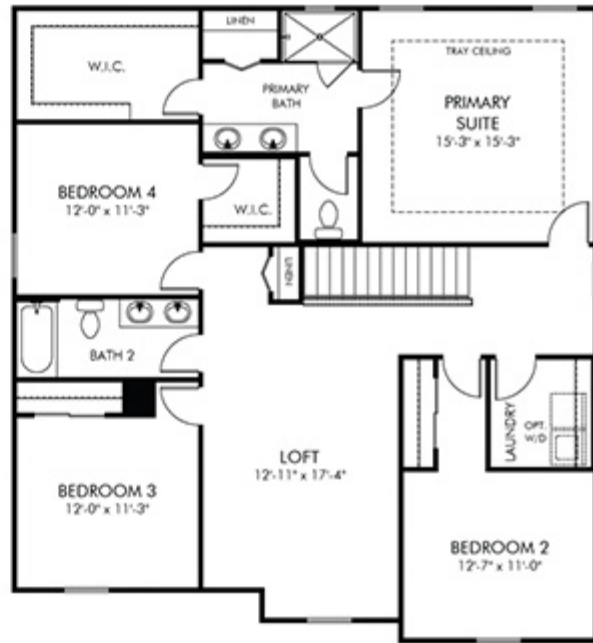

### Specifications

2,601 sq.ft.

2.5 Bathrooms

Home Type: Single Family

FLOORPLAN NEXT PAGE

4 Bedrooms

Lake Babcock Single Family

Builder: Meritage Homes

FIRST FLOOR

SECOND FLOOR

EGRET AREA SUMMARY

ENTRY	46 S.F.
GARAGE	456 S.F.
OUTDOOR LIVING	120 S.F.
TOTAL A/C	2,601 S.F.
<b>GRAND TOTAL</b>	<b>3,223 S.F.</b>