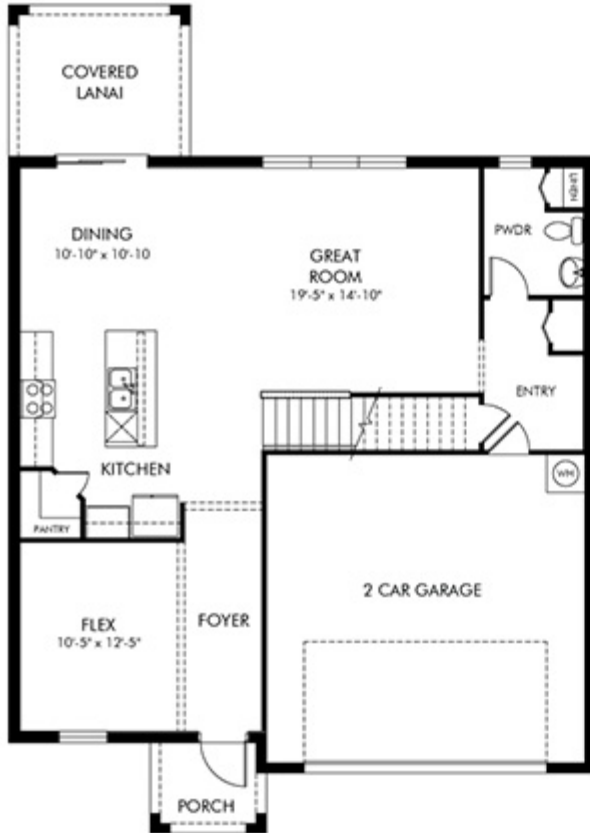

### Specifications

2,601 sq.ft.

2.5 Bathrooms

Home Type: Single Family

FLOORPLAN NEXT PAGE

4 Bedrooms

Lake Babcock Single Family

Builder: Meritage Homes

FIRST FLOOR

SECOND FLOOR

EGRET AREA SUMMARY

ENTRY	46 S.F.
GARAGE	456 S.F.
OUTDOOR LIVING	120 S.F.
TOTAL A/C	2,601 S.F.
<b>GRAND TOTAL</b>	<b>3,223 S.F.</b>