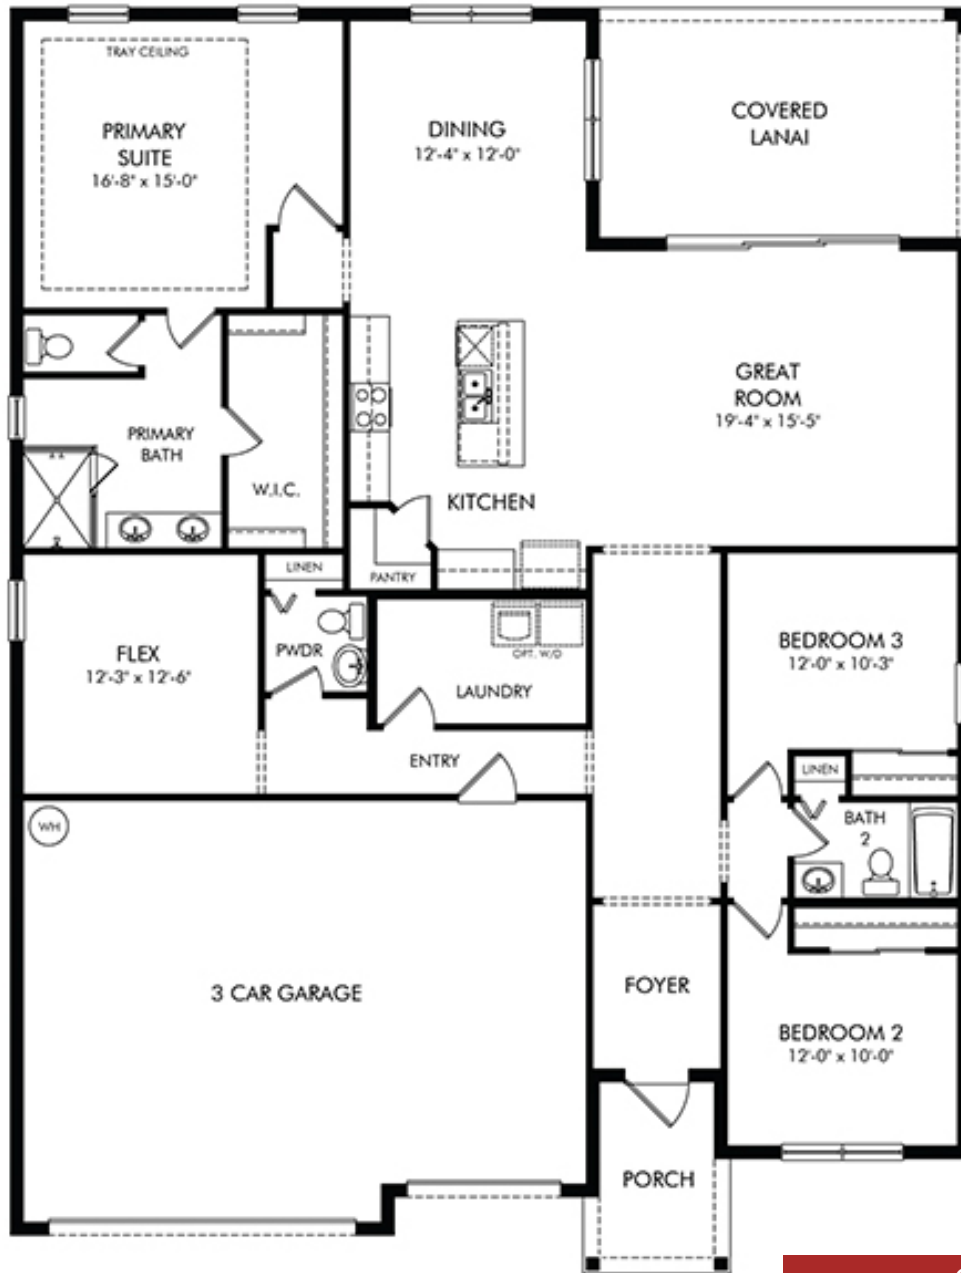

Cardinal

BY MERITAGE HOMES

The Cardinal by Meritage Homes includes 2,181 sq. ft. of living space, with three bedrooms, two and a half bathrooms, and a three car garage.

CONTACT US

MERITAGE HOMES

16216 PALMETTO STREET
BABCOCK RANCH, FL 33982

877.275.6374

Specifications

2,181 sq.ft.

2.5 Bathrooms

Home Type: Single Family

3 Bedrooms

Lake Babcock
Single Family

Builder: Meritage Homes

FLOORPLAN
NEXT PAGE

**CARDINAL
AREA SUMMARY**

ENTRY	68 S.F.
GARAGE	662 S.F.
OUTDOOR LIVING	232 S.F.
TOTAL A/C	2,181 S.F.
GRAND TOTAL	3,143 S.F.