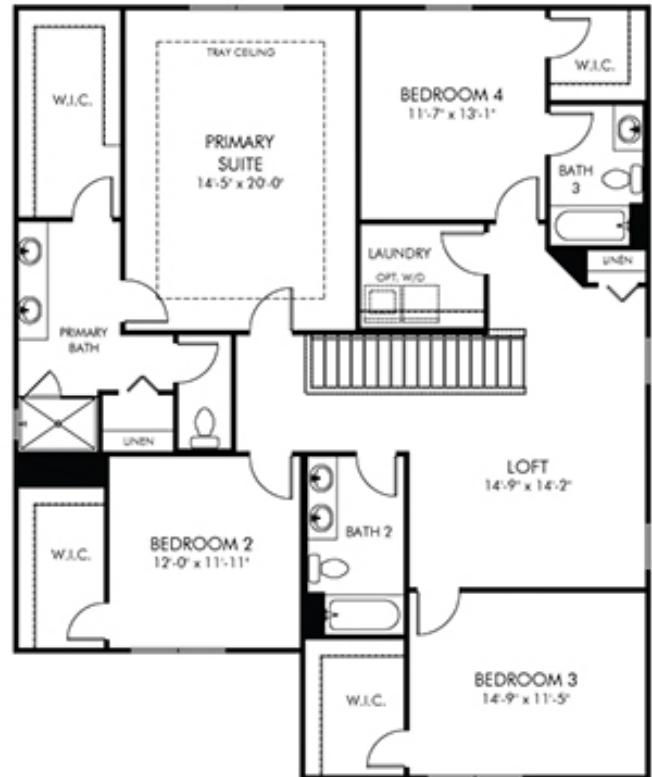

Kingfisher

BY MERITAGE HOMES

Grand two-story home with an open chef-inspired kitchen that overlooks a spacious great room, covered lanai and casual dining area. Use the first-floor den as a home office, hobby room or guest room. The second-story loft provides a great place for the kids to play or work on their homework.

CONTACT US

MERITAGE HOMES

16216 PALMETTO STREET
BABCOCK RANCH, FL 33982

877.275.6374

Specifications

3,036 sq.ft.

4 Bedrooms

3.5 Bathrooms

Lake Babcock
Single Family

Home Type: Single Family

Builder: Meritage Homes

FLOORPLAN
NEXT PAGE

FIRST FLOOR

SECOND FLOOR

KINGFISHER AREA SUMMARY

ENTRY	42 S.F.
GARAGE	524 S.F.
OUTDOOR LIVING	120 S.F.
TOTAL A/C	3,036 S.F.
GRAND TOTAL	3,722 S.F.