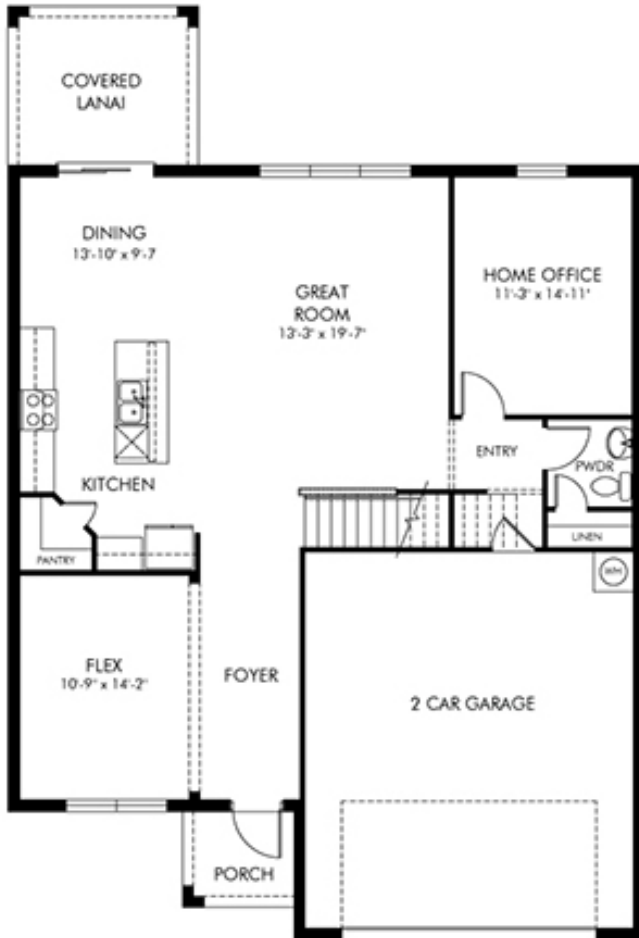

Kingfisher

BY MERITAGE HOMES

Grand two-story home with an open chef-inspired kitchen that overlooks a spacious great room, covered lanai and casual dining area. Use the first-floor den as a home office, hobby room or guest room. The second-story loft provides a great place for the kids to play or work on their homework.

CONTACT US

MERITAGE HOMES

16216 PALMETTO STREET
BABCOCK RANCH, FL 33982

877.275.6374

Specifications

3,036 sq.ft.

4 Bedrooms

3.5 Bathrooms

Lake Babcock
Single Family

Home Type: Single Family

Builder: Meritage Homes

FLOORPLAN
NEXT PAGE

FIRST FLOOR

SECOND FLOOR

KINGFISHER AREA SUMMARY

ENTRY	42 S.F.
GARAGE	524 S.F.
OUTDOOR LIVING	120 S.F.
TOTAL A/C	3,036 S.F.
GRAND TOTAL	3,722 S.F.